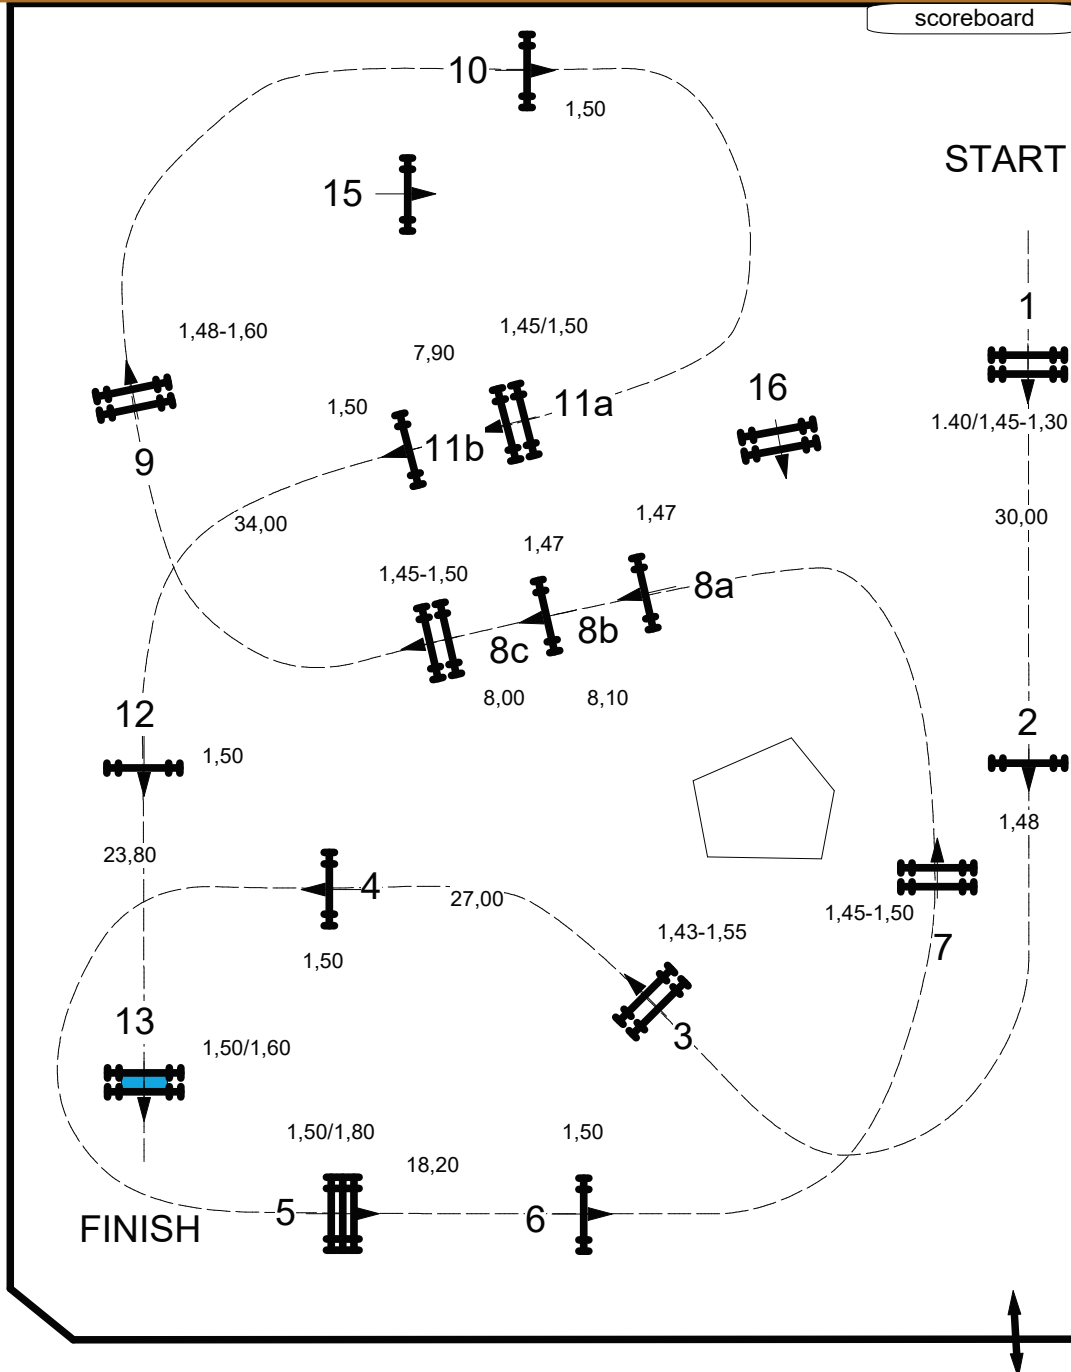

HITS OCALA WINTER CIRCUIT 2017

WEEK 1- GRAND PRIX RING

420. \$25,000 HITS GRAND PRIX

- HEIGHT: m
- SPEED: 350m/min
- FIRST ROUND: 1-13
- DISTANCE: 490
- TIME ALLOWED: 84 sec
- JUMP OFF: 2,3,6,7,8b,8c,15,16
- J/O DISTANCE: 300m
- J/O TIME ALLOWED: 52 sec